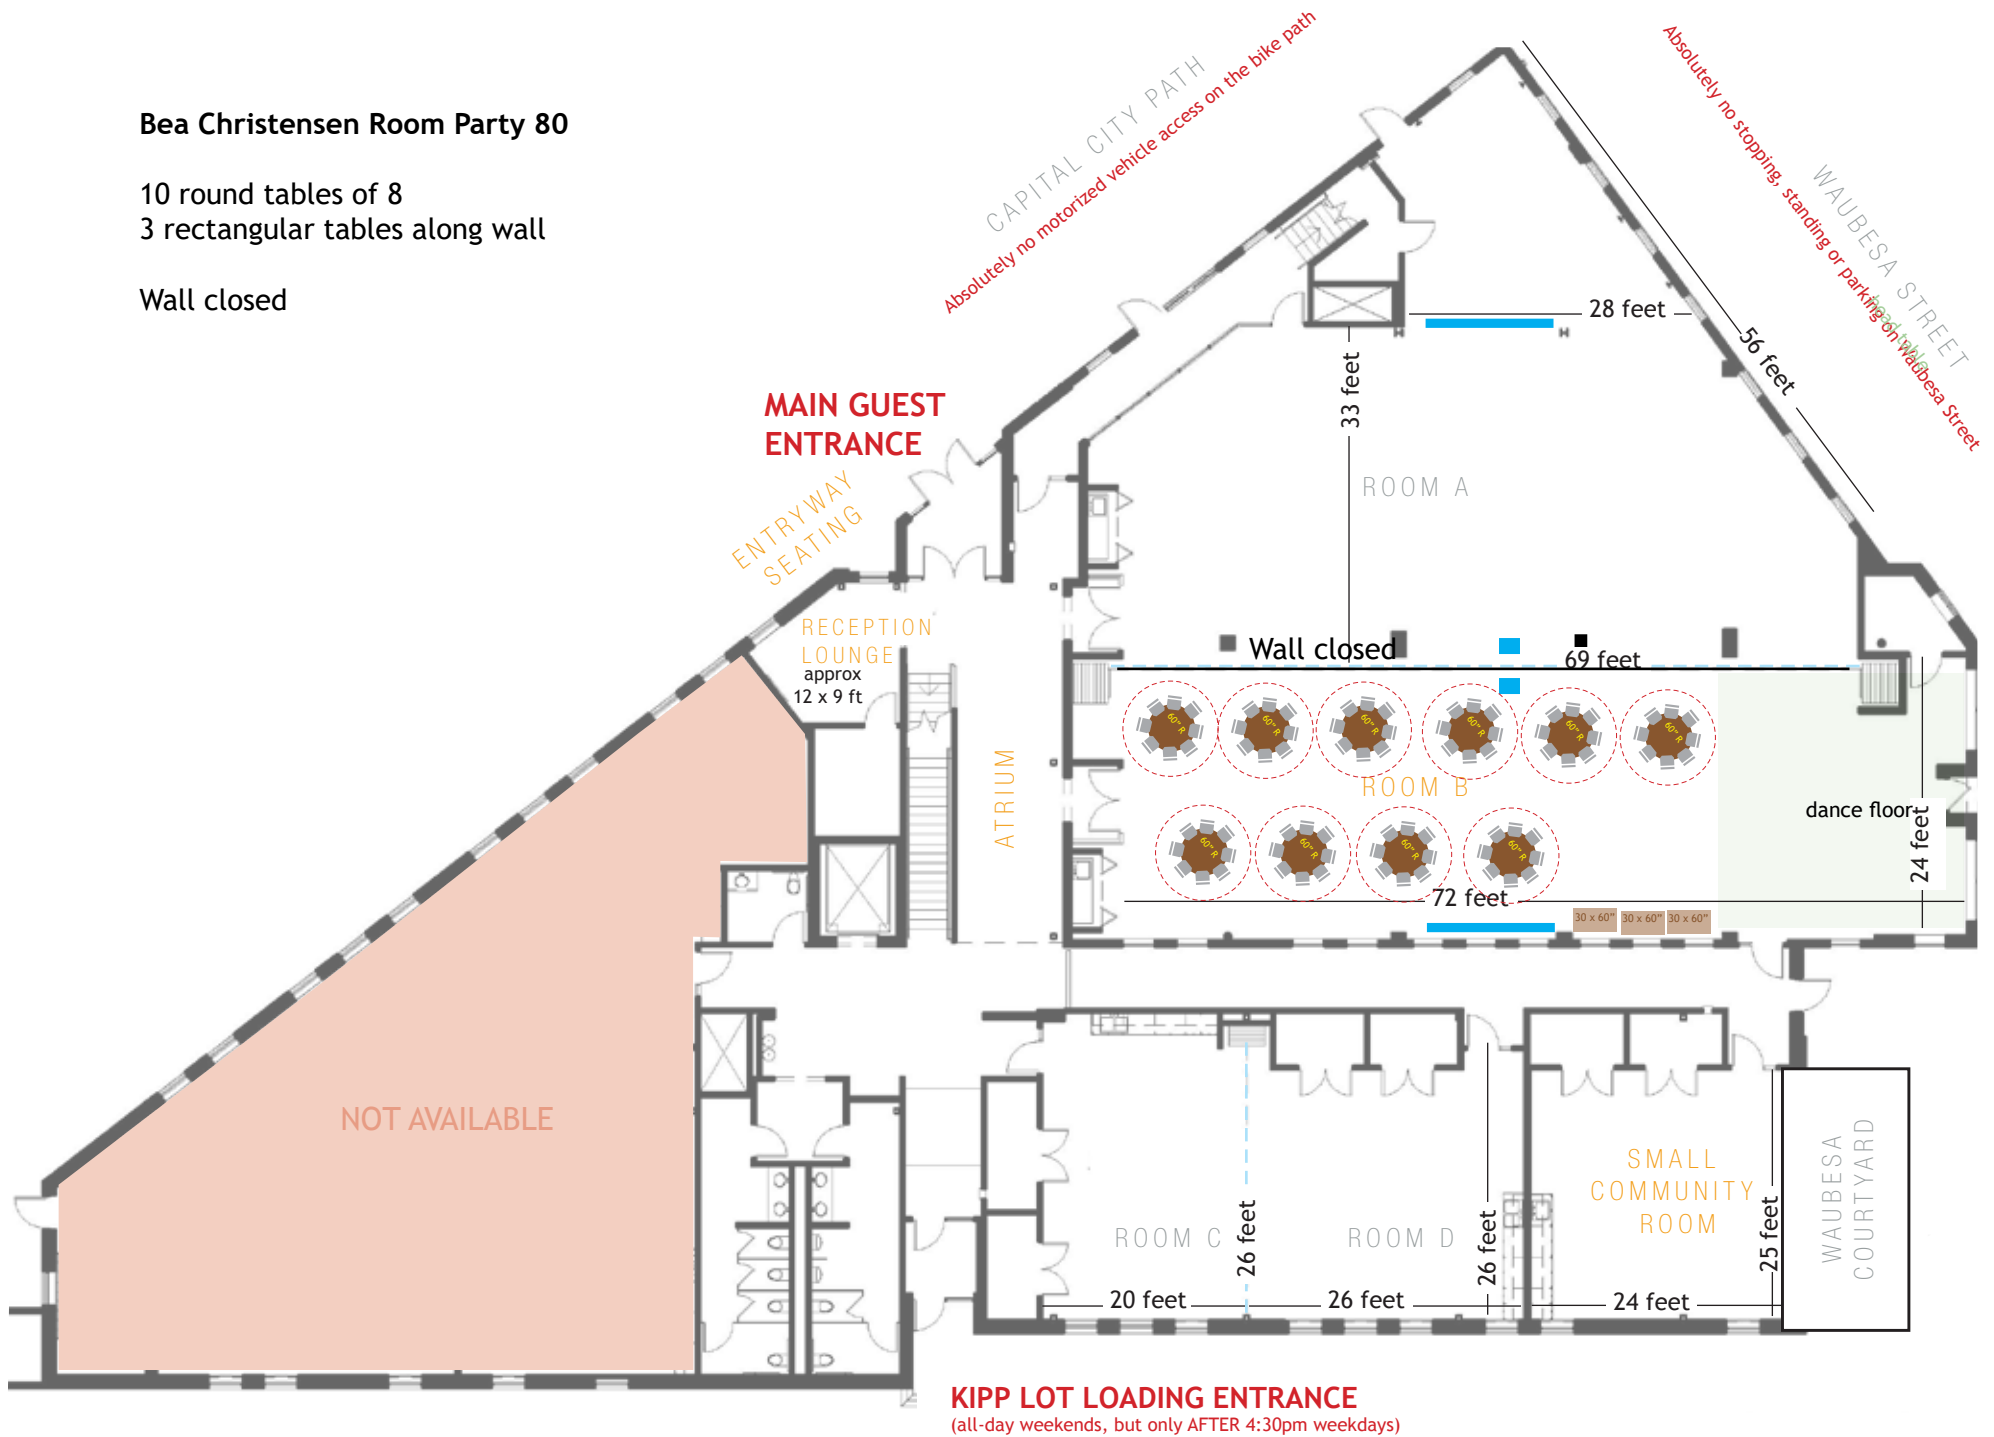

Bea Christensen Room Party 80

10 round tables of 8
3 rectangular tables along wall

Wall closed

KIPP LOT LOADING ENTRANCE
(all-day weekends, but only AFTER 4:30pm weekdays)