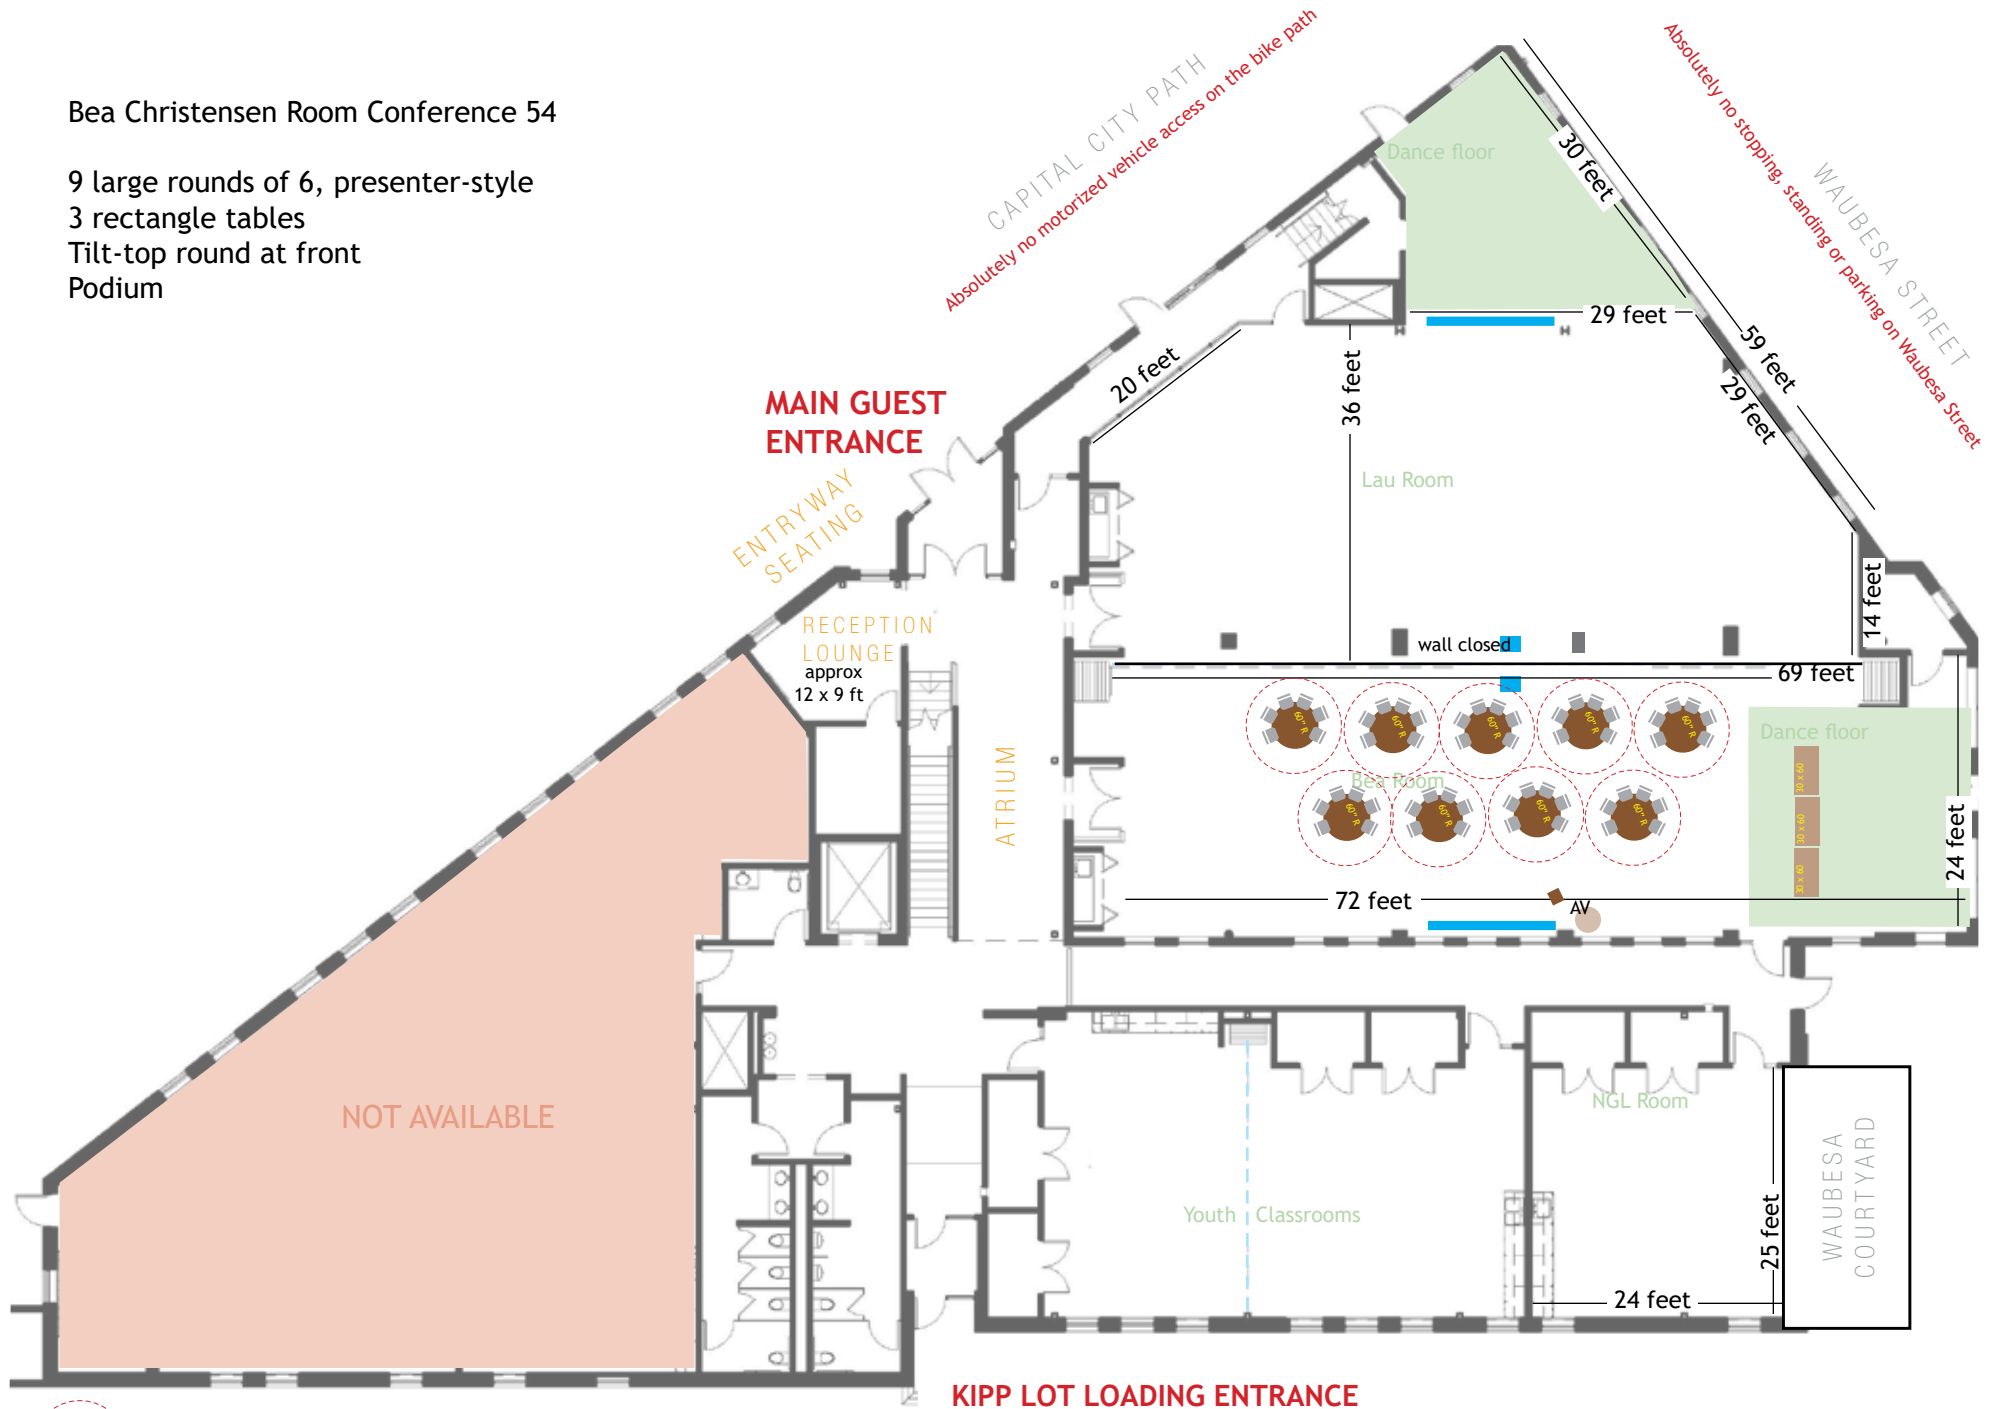

# Bea Christensen Room Conference 54

- 9 large rounds of 6, presenter-style
- 3 rectangle tables
- Tilt-top round at front
- Podium

**KIPP LOT LOADING ENTRANCE**  
(all-day weekends, but only AFTER 4:30pm weekdays)