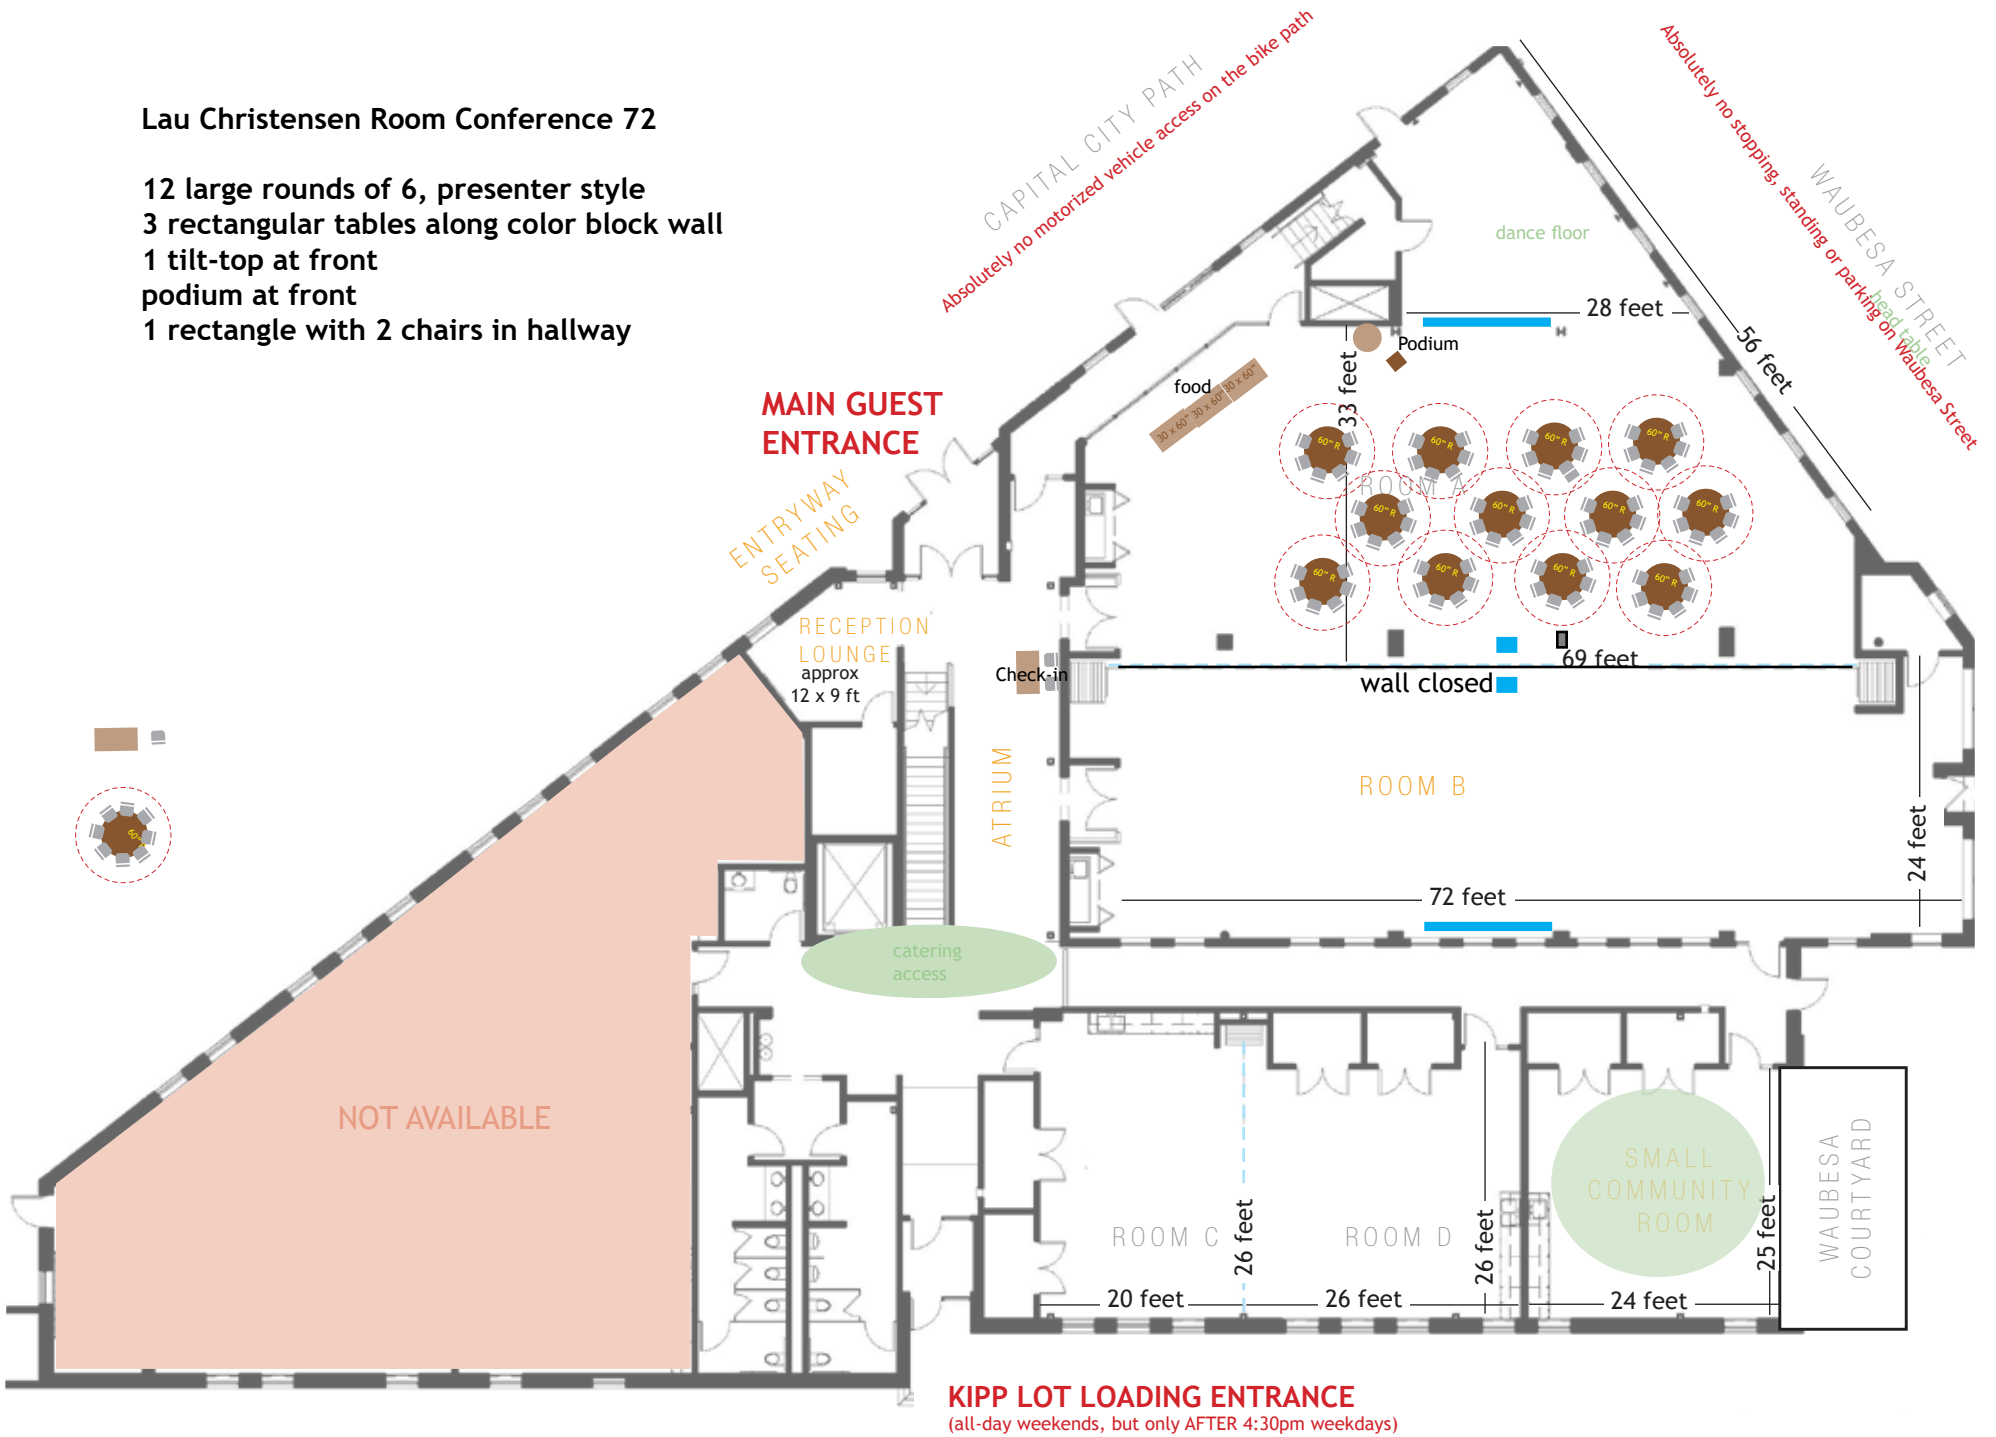

## Lau Christensen Room Conference 72

- 12 large rounds of 6, presenter style
- 3 rectangular tables along color block wall
- 1 tilt-top at front
- podium at front
- 1 rectangle with 2 chairs in hallway

**KIPP LOT LOADING ENTRANCE**  
(all-day weekends, but only AFTER 4:30pm weekdays)