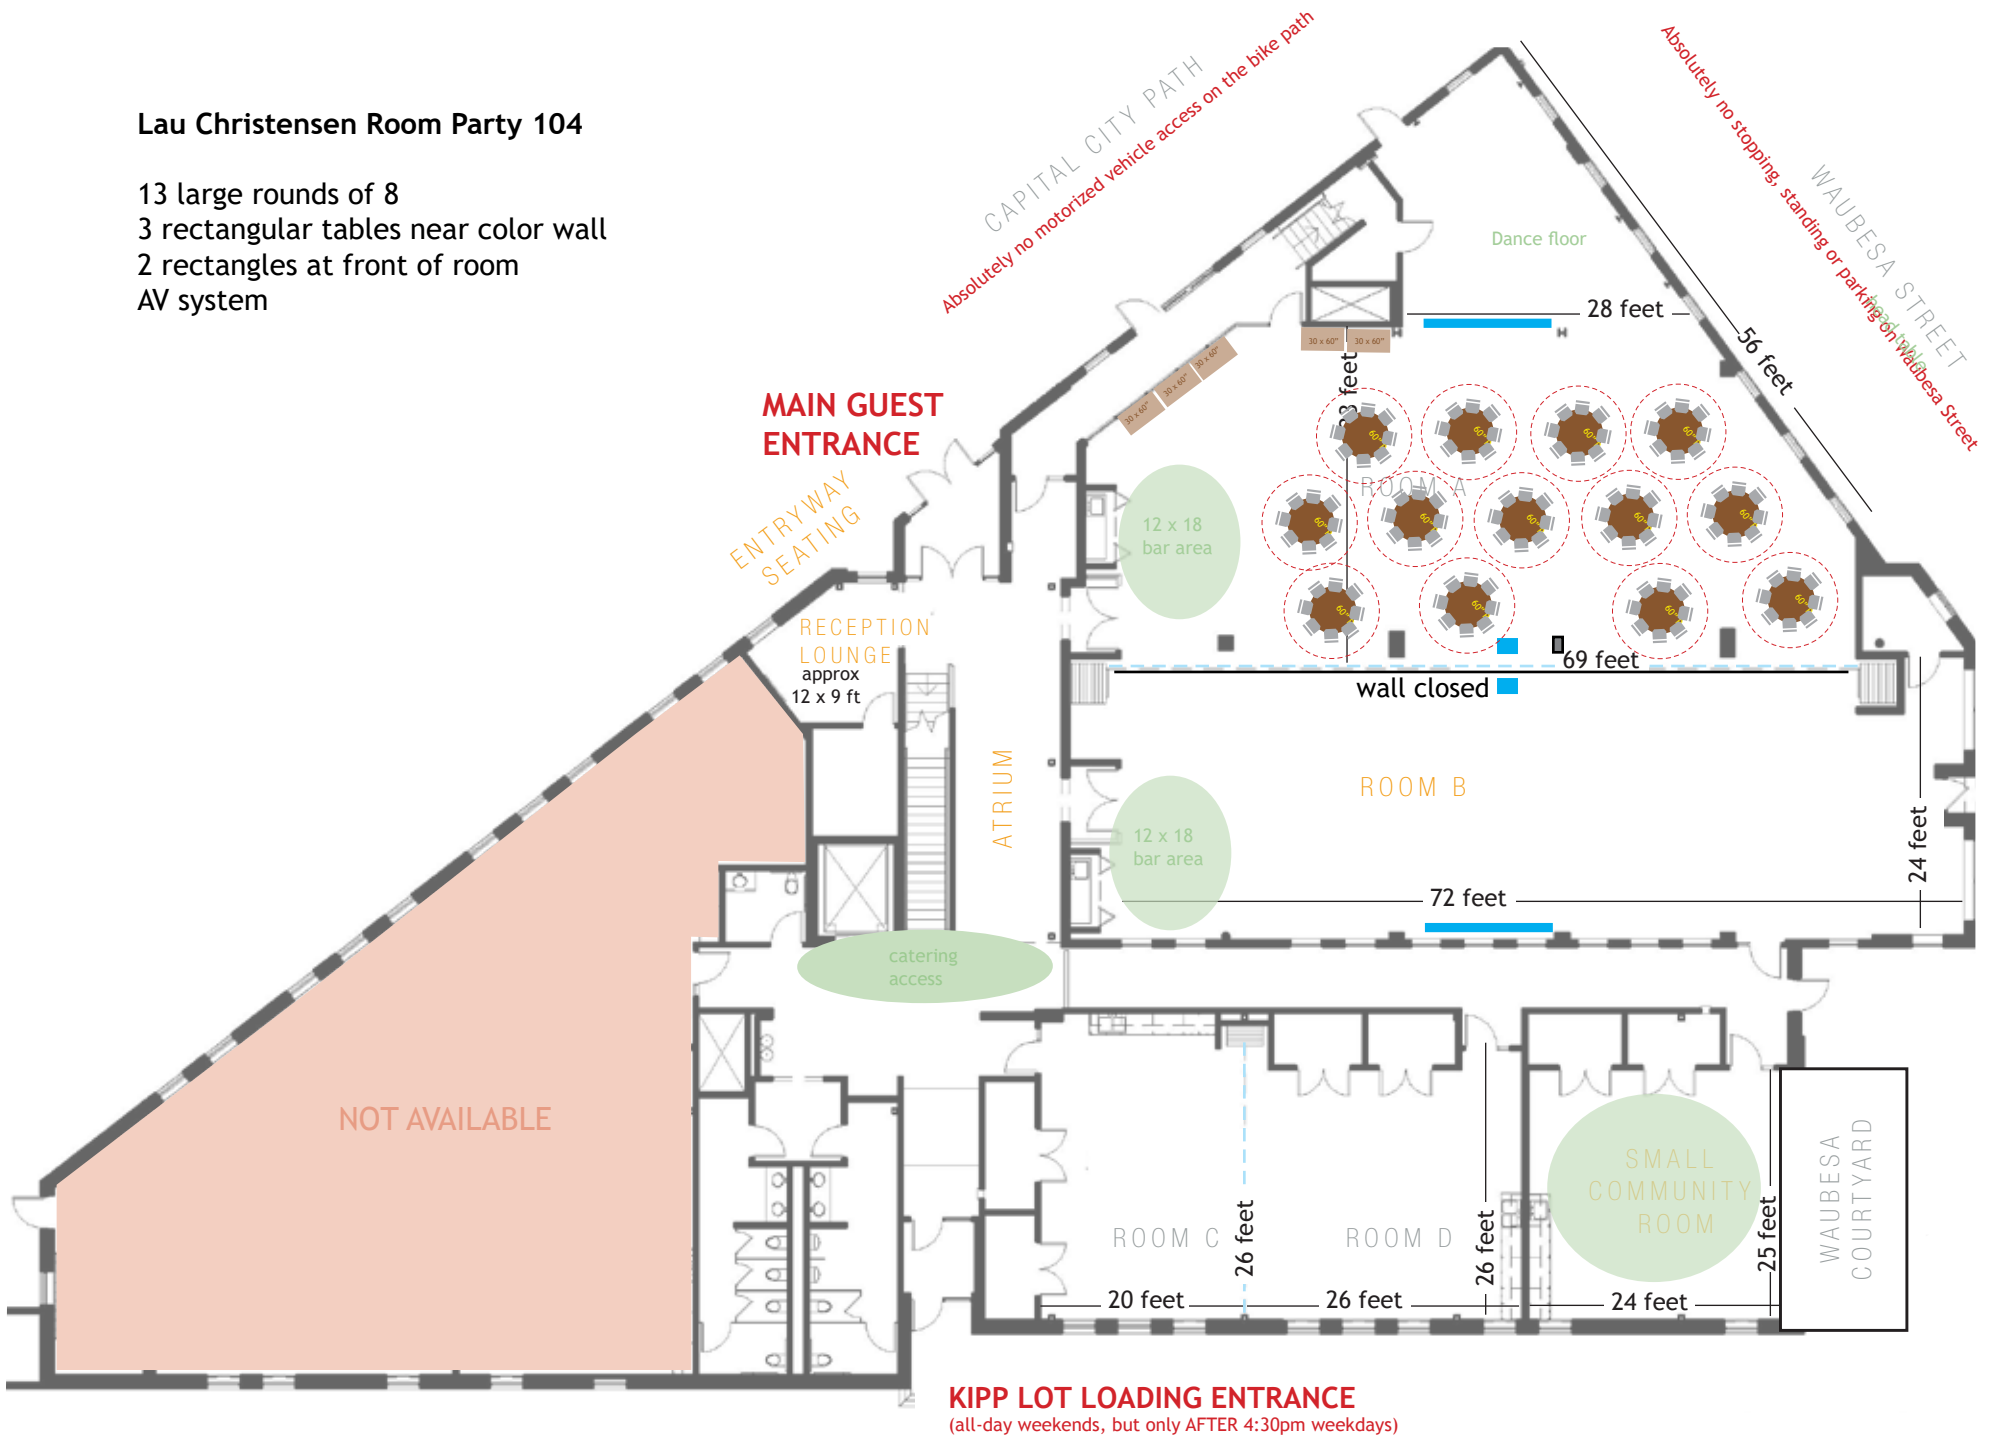

Lau Christensen Room Party 104

- 13 large rounds of 8
- 3 rectangular tables near color wall
- 2 rectangles at front of room
- AV system

KIPP LOT LOADING ENTRANCE
 (all-day weekends, but only AFTER 4:30pm weekdays)