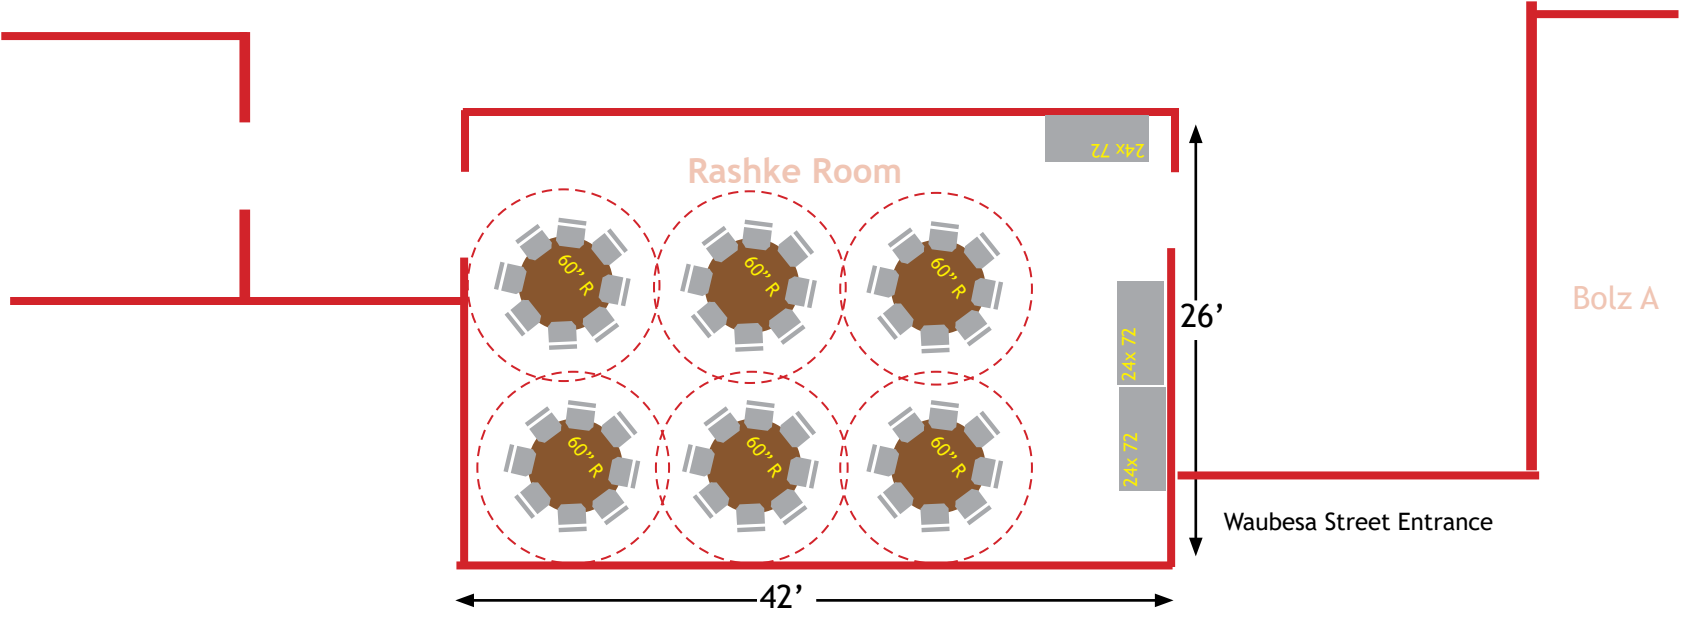

Lobby

Rashke Room Party 48

- 6 large rounds of 8
- 3 rectangle tables